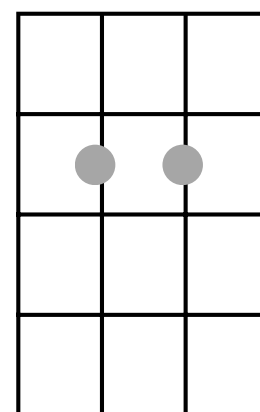

# Shady Grove (Em)

1m (Em)                      7 (D)  
 Cheeks as red as a bloomin' rose  
 1m (Em)  
 And eyes are the prettiest brown  
 3 (G)                      7 (D)  
 She's the darling of my heart  
 7 (D)                      1m (Em)  
 Sweetest girl in town

Shady Grove, my little love  
 Shady Grove I say  
 Shady Grove, my little love  
 I'm a goin' away.

Went to see my Shady Grove  
 She was standing in the door  
 Her shoes and stockin's in her hand  
 And her little bare feet on the floor.

Chorus

If I had a needle and thread  
 As fine as I could sew  
 I'd sew that pretty girl to my side  
 And down the road I'd go.

Chorus

Peaches in the Summertime  
 Apples in the Fall  
 If I can't have the one I love  
 I don't want none at all.

Chorus

I wish I had a banjo string  
 Made of golden twine  
 And every time I played that string  
 I'd wish that girl was mine.

Chorus

UKULELE EM

MANDOLIN EM

GUITAR EM