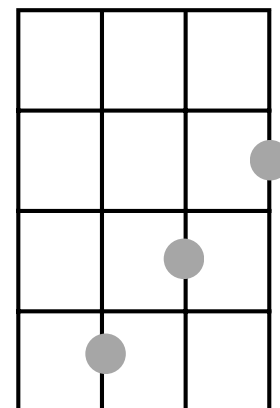

# Shady Grove (Em)

1m (Em)                      7 (D)  
 Cheeks as red as a bloomin' rose  
 1m (Em)  
 And eyes are the prettiest brown  
 3 (G)                      7 (D)  
 She's the darling of my heart  
 7 (D)                      1m (Em)  
 Sweetest girl in town

Shady Grove, my little love  
 Shady Grove I say  
 Shady Grove, my little love  
 I'm a goin' away.

Went to see my Shady Grove  
 She was standing in the door  
 Her shoes and stockin's in her hand  
 And her little bare feet on the floor.

Chorus

If I had a needle and thread  
 As fine as I could sew  
 I'd sew that pretty girl to my side  
 And down the road I'd go.

Chorus

Peaches in the Summertime  
 Apples in the Fall  
 If I can't have the one I love  
 I don't want none at all.

Chorus

I wish I had a banjo string  
 Made of golden twine  
 And every time I played that string  
 I'd wish that girl was mine.

Chorus

UKULELE EM

MANDOLIN EM

GUITAR EM