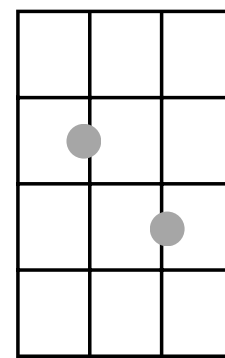

New River Train (G)

NEW KEY! IN THE KEY OF G YOUR 1 CHORD IS G
AND YOUR 5 CHORD IS D.
THE 4 CHORD IS C (NEW!).

1
I'm riding on that New River train
1 5
I'm riding on that New River train
1 4
It's the same old train that brought me here
5 1
And it's soon gonna carry me a-way

UKULELE C

Darling you can't love one (2X)
You can't love one and have any fun
Darling you can't love one

MANDOLIN C

Darling, you can't love two (2X)
You can't love two and still be true
Darling you can't love two

Darling, you can't love three (2X)
You can't love three and still love me
Darling you can't love three

GUITAR C

Darling you can't love four (2X)
You can't love and love me anymore
Darling you can't love four

Darling you can't love five (2X)
You can't love five and get honey from the hive
Darling you can't love five

Darling you can't love six (2X)
You can't love six, that kind of love don't mix
Darling you can't love six