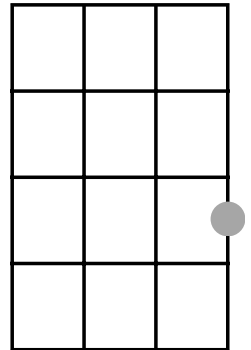

New River Train (G)

NEW KEY! IN THE KEY OF G YOUR 1 CHORD IS G
AND YOUR 5 CHORD IS D.
THE 4 CHORD IS C (NEW!).

1
I'm riding on that New River train
1 5
I'm riding on that New River train
1 4
It's the same old train that brought me here
5 1
And it's soon gonna carry me a-way

UKULELE C

Darling you can't love one (2X)
You can't love one and have any fun
Darling you can't love one

MANDOLIN C

Darling, you can't love two (2X)
You can't love two and still be true
Darling you can't love two

Darling, you can't love three (2X)
You can't love three and still love me
Darling you can't love three

GUITAR C

Darling you can't love four (2X)
You can't love and love me anymore
Darling you can't love four

Darling you can't love five (2X)
You can't love five and get honey from the hive
Darling you can't love five

Darling you can't love six (2X)
You can't love six, that kind of love don't mix
Darling you can't love six