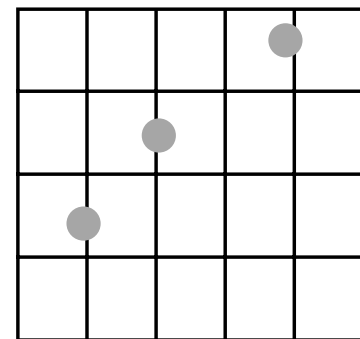

New River Train (G)

NEW KEY! IN THE KEY OF G YOUR 1 CHORD IS G
AND YOUR 5 CHORD IS D.
THE 4 CHORD IS C (NEW!).

1
I'm riding on that New River train
1 5
I'm riding on that New River train
1 4
It's the same old train that brought me here
5 1
And it's soon gonna carry me a-way

UKULELE C

Darling you can't love one (2X)
You can't love one and have any fun
Darling you can't love one

MANDOLIN C

Darling, you can't love two (2X)
You can't love two and still be true
Darling you can't love two

Darling, you can't love three (2X)
You can't love three and still love me
Darling you can't love three

GUITAR C

Darling you can't love four (2X)
You can't love and love me anymore
Darling you can't love four