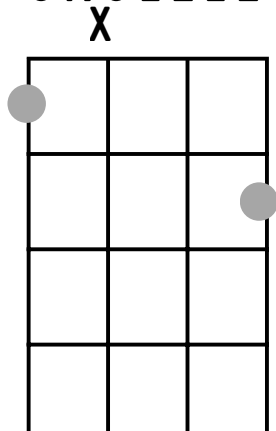

I got a gal an' she loves me
She's as sweet as she can be
She's got eyes of baby blue,
And her love for me is true

Chorus

Cripple Creek's wide and Cripple Creek's deep
Gonna wade ol' Cripple Creek 'fore I sleep
Roll my britches to my knees,
An' wade ol' Cripple Creek when I please.

Chorus

UKULELE E