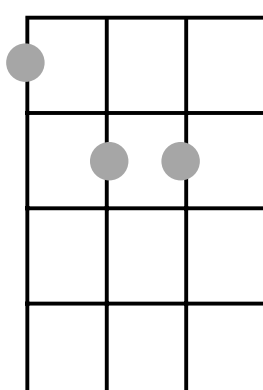

Cripple Creek (A)

NEW KEY! IN THE KEY OF A, THE 1 CHORD IS A, THE 4 CHORD IS D
NEW CHORD! IN THE KEY OF A, THE 5 CHORD IS E

1 4 1
I got a gal at the head of the creek

1 5 1
Goin' up to see her 'bout three times a week

1 4 1
Drive in a buggy, that's for me

1 5 1
Watch the wheels roll merri-ly.

1
Goin' up Cripple Creek, goin' on a run,

1 5 1
Goin' up Cripple Creek to have a little fun

1
Goin' up Cripple Creek, goin' in a whirl

1 5 1
Goin' up Cripple Creek to see my girl.

I got a gal an' she loves me
She's as sweet as she can be
She's got eyes of baby blue,
And her love for me is true

Chorus

Cripple Creek's wide and Cripple Creek's deep
Gonna wade ol' Cripple Creek 'fore I sleep
Roll my britches to my knees,
An' wade ol' Cripple Creek when I please.

Chorus

UKULELE E

MANDOLIN E

GUITAR E