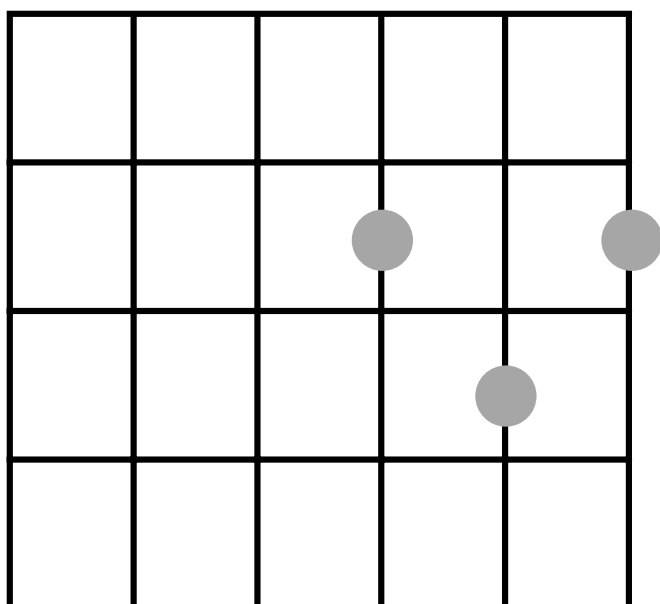

TWO CHORDS ARE TOO SWEET!

CHORD CHARTS

IN THE KEY OF D: THE 1 CHORD IS D AND THE 5 CHORD IS A.
 .We are going to stay in this key for awhile to work on keeping time,
 strumming pattern, changing chords at the right time, and lining up
 the chords with the lyrics of each song.

A

"There Ain't No Bugs On Me" is a song that Fiddlin' John Carson adapted from the song "Ain't Gonna Rain No More" copyrighted by Wendell W. Hall. Many other playful verses about different kinds of bugs have developed since then, ranging from the mosquito to the butterfly.